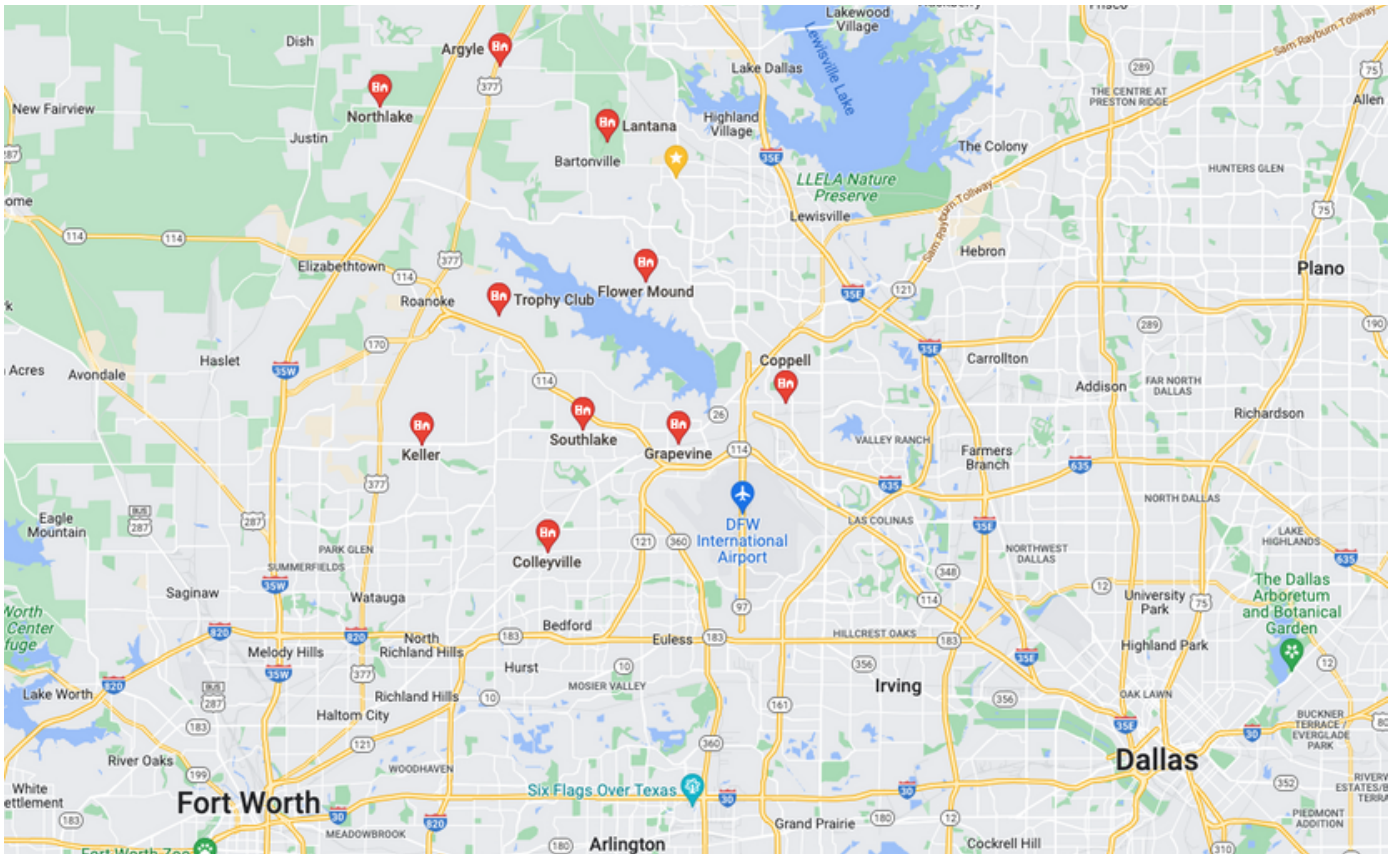

**Travel Time:** 15 min - DFW Airport; 45 min.-Dallas; 30 min.- Fort Worth

Colleyville is known for continuously being at the top of the list as one of America's safest cities. Along with having some of the best schools within the Dallas Fort Worth area, and the state of Texas

# TOP 10 BEST DALLAS SUBURBS

Click here for the Google interactive map:  
<https://goo.gl/maps/U4MoAs3a1mkLbqDJ6>

You deserve to have a guide that can help you avoid the pitfalls that can happen when buying a new home in a new city. We specialize in helping people have the right information and guidance, so they can make smart decisions and have peace of mind when finding the best Dallas suburb to call home.