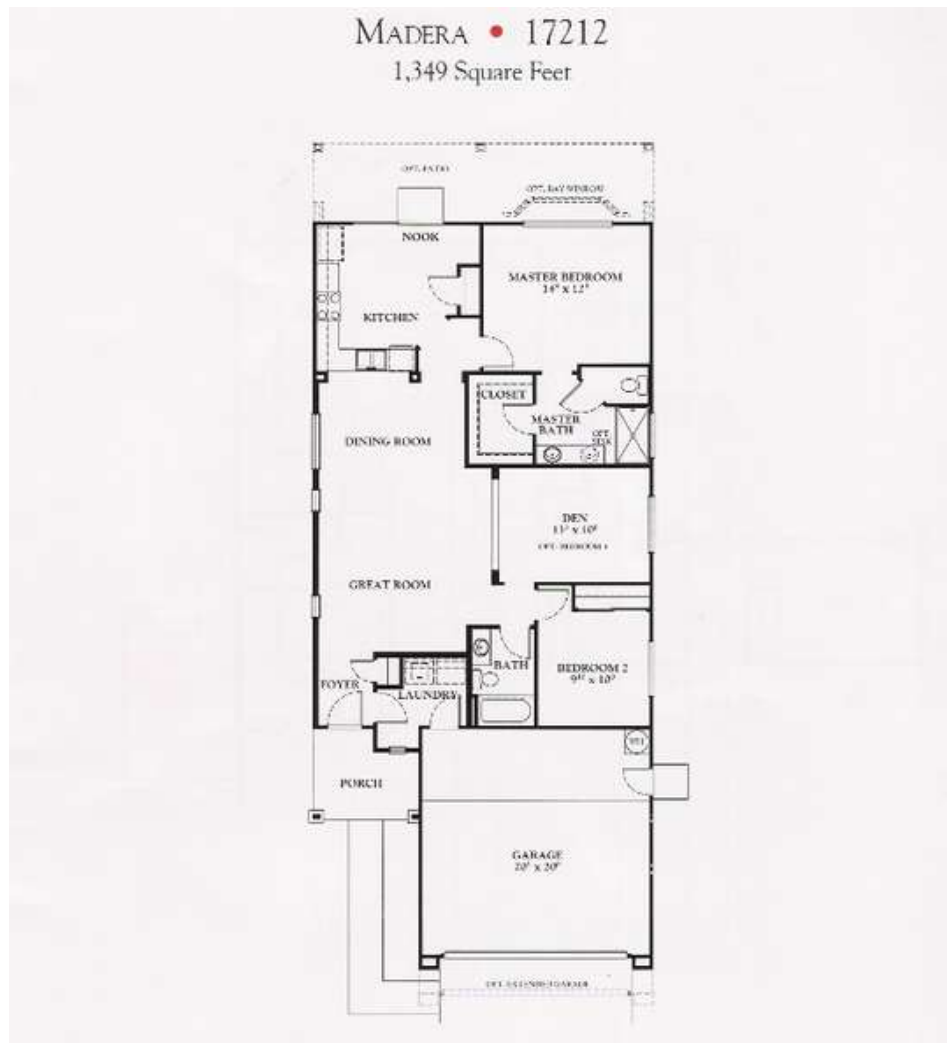

Sun City Lincoln Hills Floor Plans

Prepared by :

Steve and Jo Ann Gillis

<https://teamgillis.realtor>

Woodleaf – 901 Sq. Ft.

Mariposa – 1020 Sq. Ft.

Millpond – 1120 Sq. Ft.

Sequoia – 1130 Sq. Ft.

Calaveras – 1195 Sq. Ft.

Bridgegate – 1299 Sq. Ft.

THE BRIDGEGATE • 17163
1,299 Square Feet

Madera – 1349 Sq. Ft.

Almanor – 1450 Sq. Ft.

Pine Hill – 1496 Sq. Ft.

Alpine – 1531 Sq. Ft.

Quail Cove – 1551 Sq. Ft.

Lassen – 1575 Sq. Ft.

Trinity – 1656 Sq. Ft.

Echo Ridge – 1673 Sq. Ft.

Baldwin – 1697 Sq. Ft.

THE BALDWIN • 17103
1,697 Square Feet

Mendocino – 1715 Sq. Ft.

Santa Cruz – 1764 Sq. Ft.

Tahoe – 1767 Sq. Ft.

Tehama – 1715 Sq. Ft.

Plumas – 1837 Sq. Ft.

Orchard Crest – 1854 Sq. Ft.

Fremont – 1891 Sq. Ft.

El Dorado – 1935 Sq. Ft.

Annadel – 2033 Sq. Ft.

Ventura – 2110 Sq. Ft.

Sausalito – 2150 Sq. Ft.