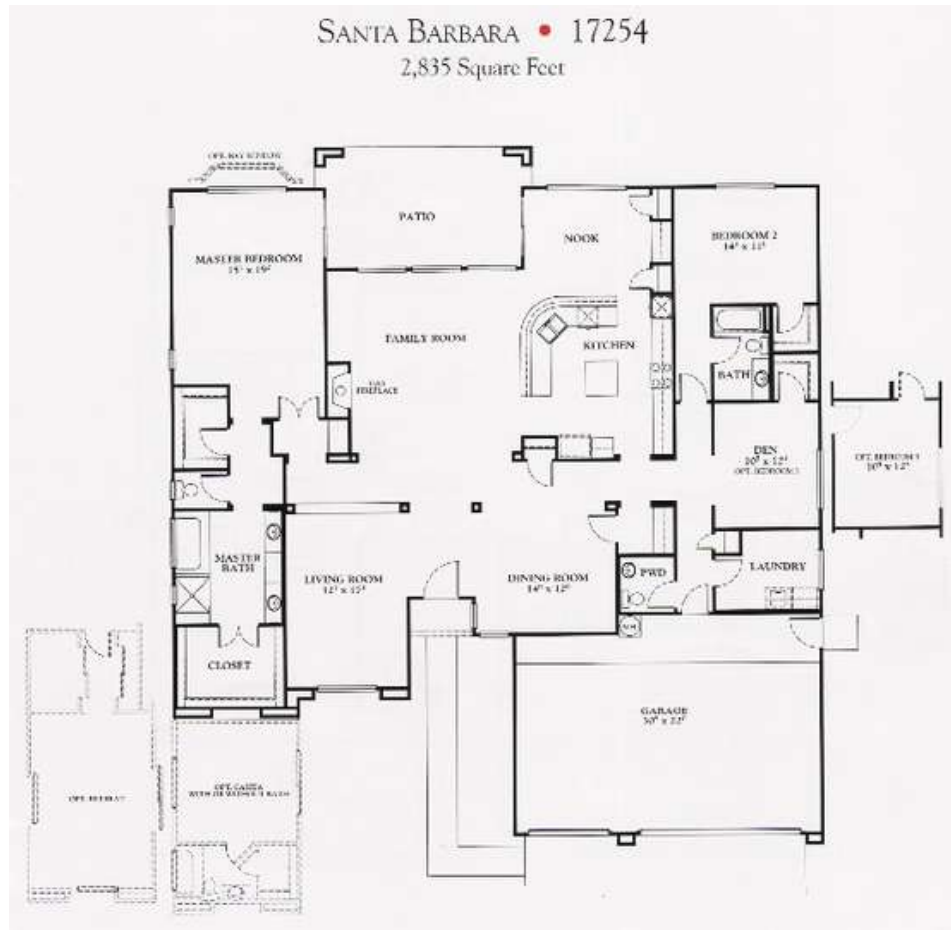

Lassen – 1575 Sq. Ft.

Trinity – 1656 Sq. Ft.

Echo Ridge – 1673 Sq. Ft.

Baldwin – 1697 Sq. Ft.

THE BALDWIN • 17103
1,697 Square Feet

Mendocino – 1715 Sq. Ft.

Santa Cruz – 1764 Sq. Ft.

Tahoe – 1767 Sq. Ft.

Shasta – 2245 Sq. Ft.

Napa – 2246 Sq. Ft.

Atherton – 2239 Sq. Ft.

THE ATHERTON • 17118
2,339 Square Feet

San Mateo – 2676 Sq. Ft.

Tiburon – 2503 Sq. Ft.

Marin – 2504 Sq. Ft.

Springcrest – 2608 Sq. Ft.

Sonoma – 2617 Sq. Ft.

Meadowgate – 2817 Sq. Ft.

Santa Barbara – 2883 Sq. Ft.

Carmel – 3025 Sq. Ft.

Santa Clara – 3068 Sq. Ft.

The Gillis Team

The Spouses Who
Sell Houses

Placer County 55+ Communities Specialists