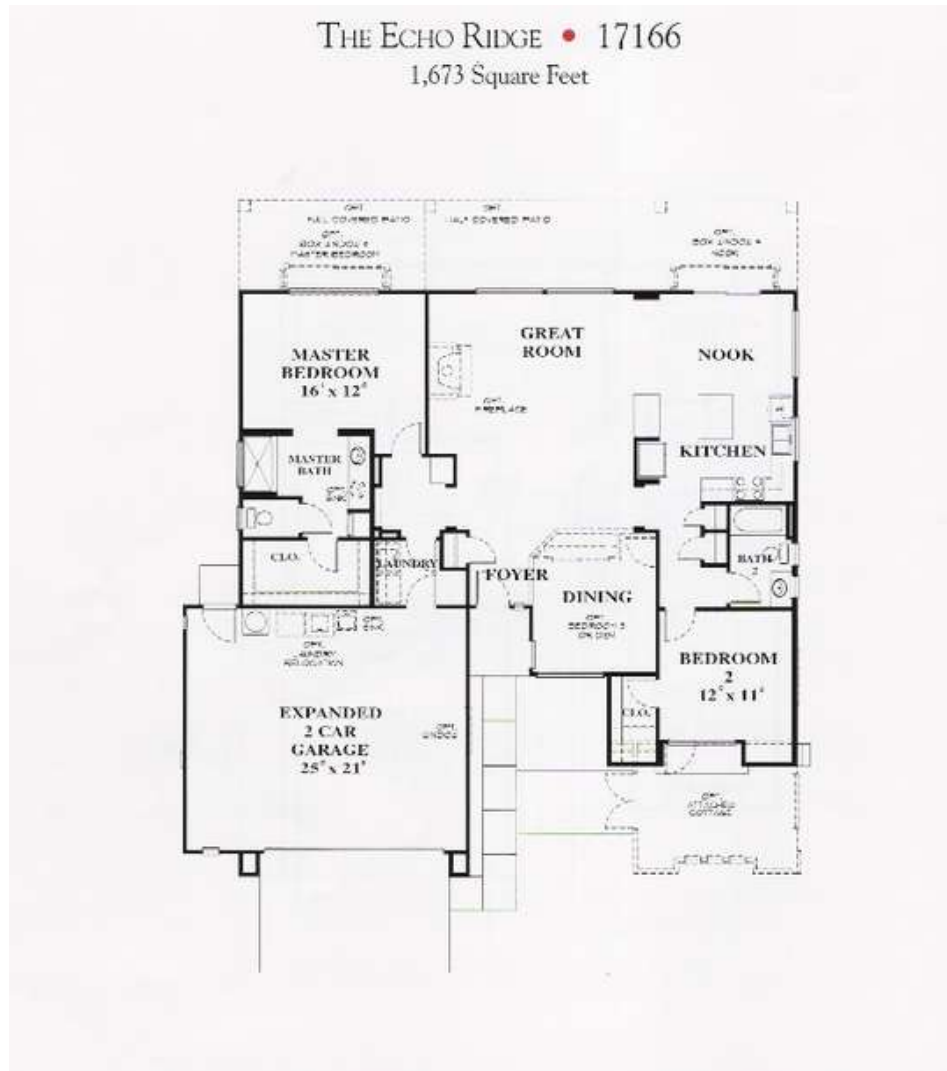

Sun City Lincoln Hills Floor Plans

Prepared by :

Steve and Jo Ann Gillis

<https://teamgillis.realtor>

Woodleaf – 901 Sq. Ft.

Mariposa – 1020 Sq. Ft.

Millpond – 1120 Sq. Ft.

Sequoia – 1130 Sq. Ft.

Calaveras – 1195 Sq. Ft.

Bridgegate – 1299 Sq. Ft.

THE BRIDGEGATE • 17163
1,299 Square Feet

Madera – 1349 Sq. Ft.

Almanor – 1450 Sq. Ft.

Pine Hill – 1496 Sq. Ft.

Alpine – 1531 Sq. Ft.

Quail Cove – 1551 Sq. Ft.

Lassen – 1575 Sq. Ft.

Trinity – 1656 Sq. Ft.

Echo Ridge – 1673 Sq. Ft.

Baldwin – 1697 Sq. Ft.

THE BALDWIN • 17103
1,697 Square Feet

Mendocino – 1715 Sq. Ft.

Santa Cruz – 1764 Sq. Ft.

Tahoe – 1767 Sq. Ft.

Tehama – 1715 Sq. Ft.

Plumas – 1837 Sq. Ft.

Orchard Crest – 1854 Sq. Ft.

Fremont – 1891 Sq. Ft.

El Dorado – 1935 Sq. Ft.

Annadel – 2033 Sq. Ft.

Ventura – 2110 Sq. Ft.

Sausalito – 2150 Sq. Ft.