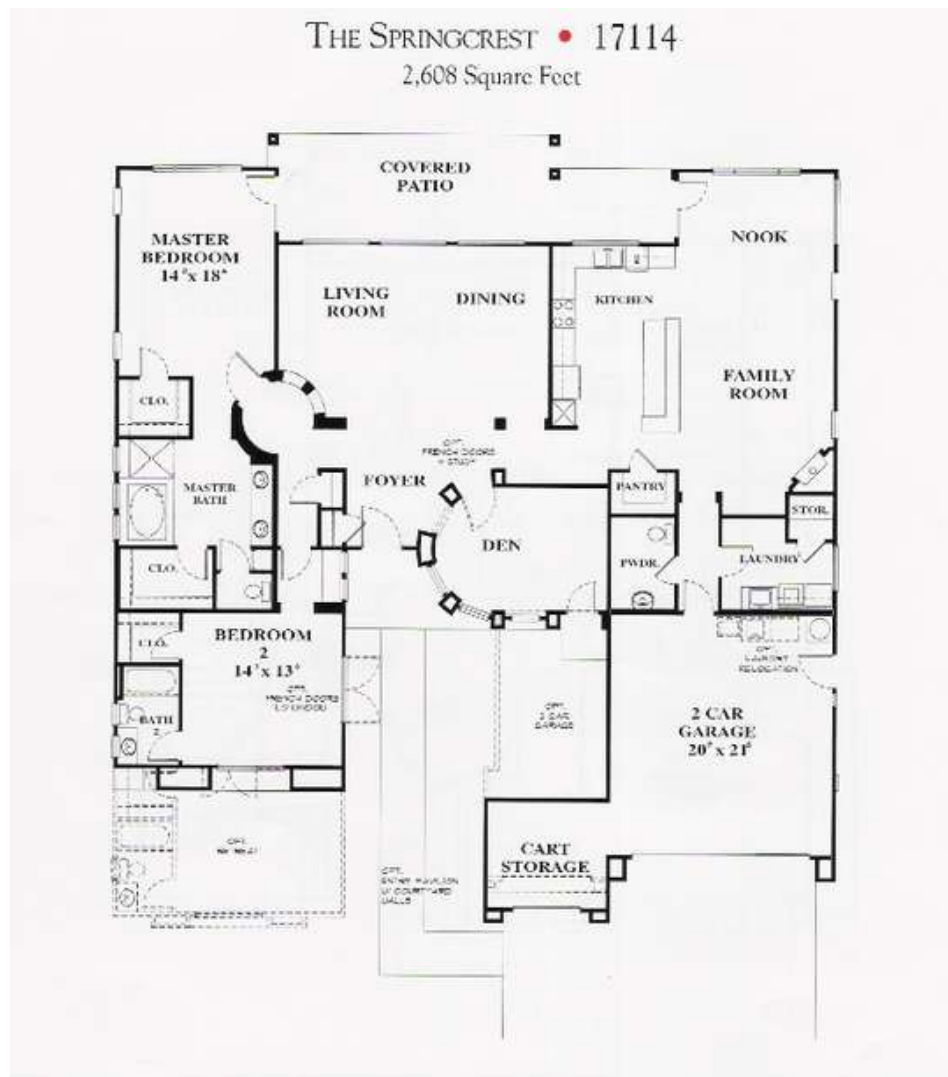

Lassen – 1575 Sq. Ft.

Trinity – 1656 Sq. Ft.

Echo Ridge – 1673 Sq. Ft.

Baldwin – 1697 Sq. Ft.

THE BALDWIN • 17103
1,697 Square Feet

Mendocino – 1715 Sq. Ft.

Santa Cruz – 1764 Sq. Ft.

Tahoe – 1767 Sq. Ft.

Shasta – 2245 Sq. Ft.

Napa – 2246 Sq. Ft.

Atherton – 2239 Sq. Ft.

THE ATHERTON • 17118
2,339 Square Feet

San Mateo – 2676 Sq. Ft.

Tiburon – 2503 Sq. Ft.

Marin – 2504 Sq. Ft.

Springcrest – 2608 Sq. Ft.

Sonoma – 2617 Sq. Ft.

Meadowgate – 2817 Sq. Ft.

Santa Barbara – 2883 Sq. Ft.

Carmel – 3025 Sq. Ft.

Santa Clara – 3068 Sq. Ft.

The Gillis Team

The Spouses Who
Sell Houses

Placer County 55+ Communities Specialists