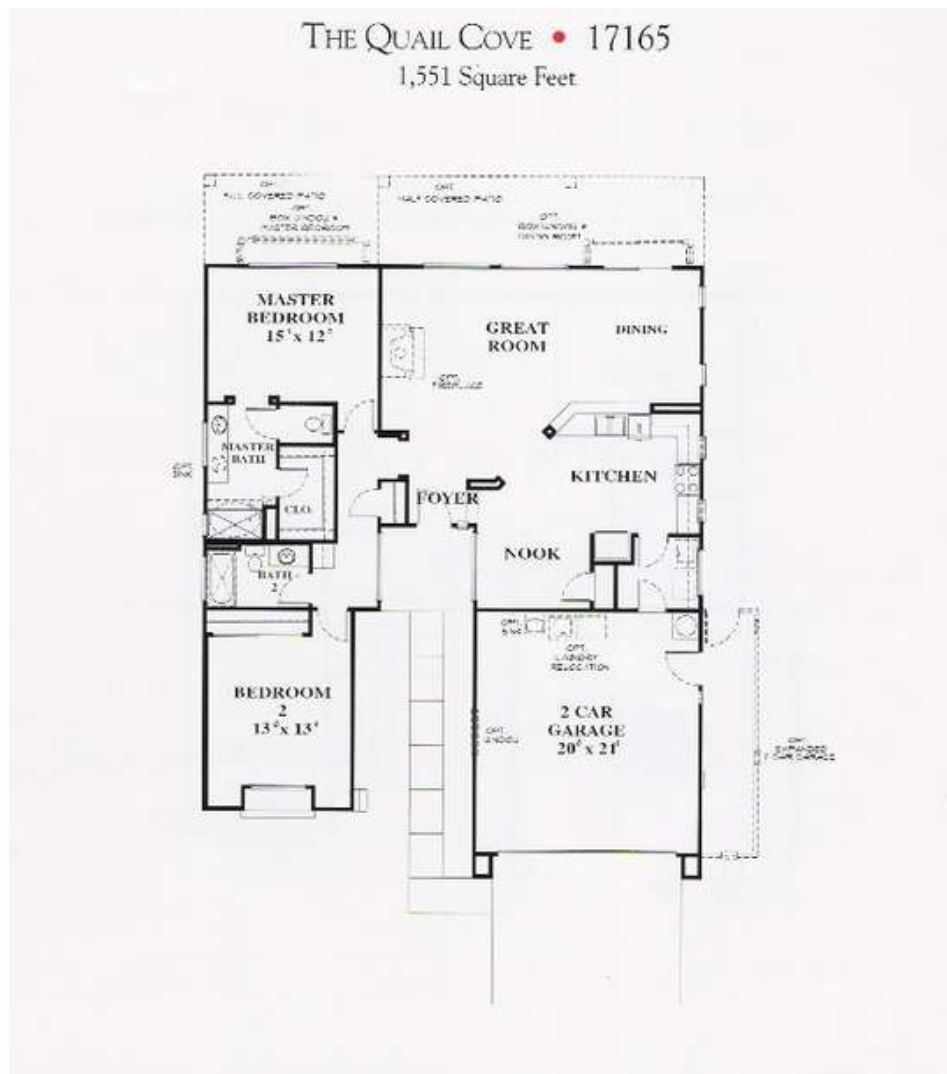

Sun City Lincoln Hills Floor Plans

Prepared by :

Steve and Jo Ann Gillis

<https://teamgillis.realtor>

Woodleaf – 901 Sq. Ft.

Mariposa – 1020 Sq. Ft.

Millpond – 1120 Sq. Ft.

Sequoia – 1130 Sq. Ft.

Calaveras – 1195 Sq. Ft.

Bridgegate – 1299 Sq. Ft.

THE BRIDGEGATE • 17163
1,299 Square Feet

Madera – 1349 Sq. Ft.

Almanor – 1450 Sq. Ft.

Pine Hill – 1496 Sq. Ft.

Alpine – 1531 Sq. Ft.

Quail Cove – 1551 Sq. Ft.

Lassen – 1575 Sq. Ft.

Trinity – 1656 Sq. Ft.

Echo Ridge – 1673 Sq. Ft.

Baldwin – 1697 Sq. Ft.

THE BALDWIN • 17103
1,697 Square Feet

Mendocino – 1715 Sq. Ft.

Santa Cruz – 1764 Sq. Ft.

Tahoe – 1767 Sq. Ft.

Tehama – 1715 Sq. Ft.

Plumas – 1837 Sq. Ft.

Orchard Crest – 1854 Sq. Ft.

Fremont – 1891 Sq. Ft.

El Dorado – 1935 Sq. Ft.

Annadel – 2033 Sq. Ft.

Ventura – 2110 Sq. Ft.

Sausalito – 2150 Sq. Ft.