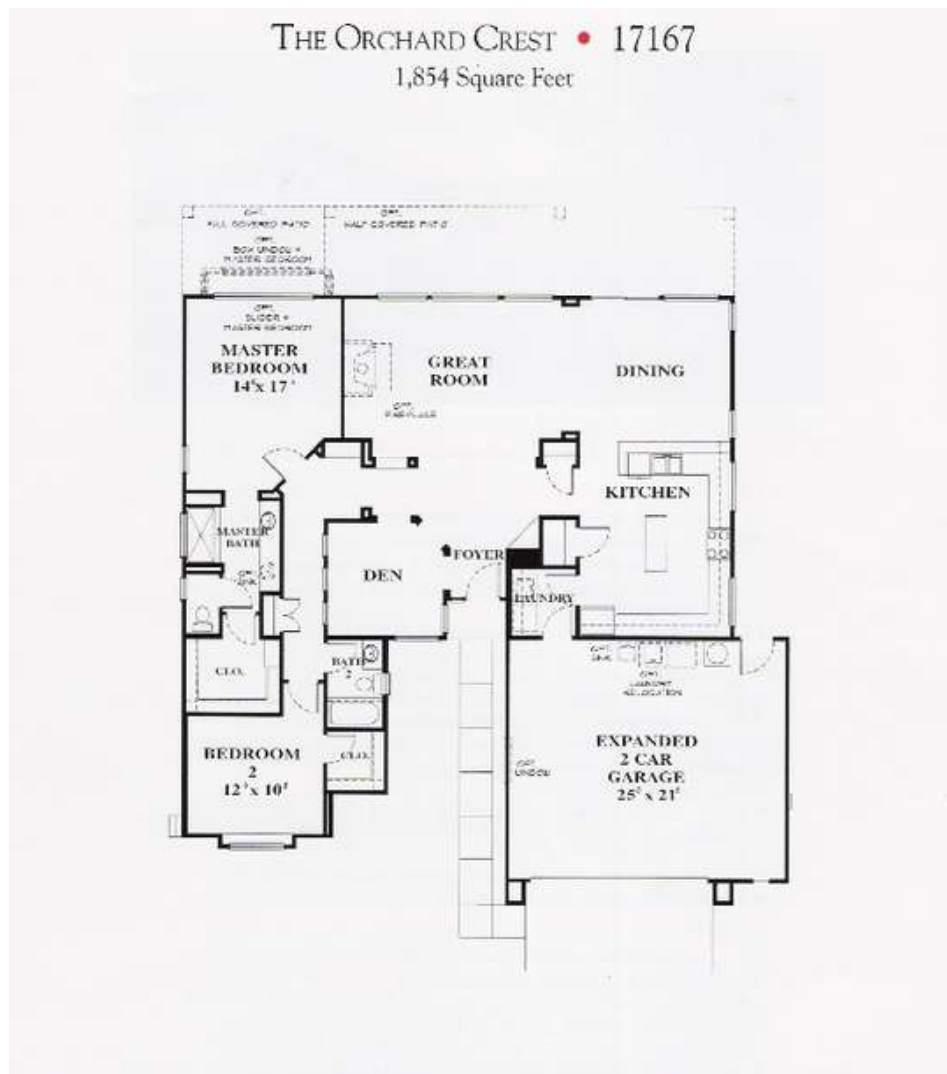

Sun City Lincoln Hills Floor Plans

Prepared by :

Steve and Jo Ann Gillis

<https://teamgillis.realtor>

Woodleaf – 901 Sq. Ft.

Mariposa – 1020 Sq. Ft.

Millpond – 1120 Sq. Ft.

Sequoia – 1130 Sq. Ft.

Calaveras – 1195 Sq. Ft.

Bridgegate – 1299 Sq. Ft.

THE BRIDGEGATE • 17163
1,299 Square Feet

Madera – 1349 Sq. Ft.

Almanor – 1450 Sq. Ft.

Pine Hill – 1496 Sq. Ft.

Alpine – 1531 Sq. Ft.

Quail Cove – 1551 Sq. Ft.

Lassen – 1575 Sq. Ft.

Trinity – 1656 Sq. Ft.

Echo Ridge – 1673 Sq. Ft.

Baldwin – 1697 Sq. Ft.

THE BALDWIN • 17103
1,697 Square Feet

Mendocino – 1715 Sq. Ft.

Santa Cruz – 1764 Sq. Ft.

Tahoe – 1767 Sq. Ft.

Tehama – 1715 Sq. Ft.

Plumas – 1837 Sq. Ft.

Orchard Crest – 1854 Sq. Ft.

Fremont – 1891 Sq. Ft.

El Dorado – 1935 Sq. Ft.

Annadel – 2033 Sq. Ft.

Ventura – 2110 Sq. Ft.

Sausalito – 2150 Sq. Ft.