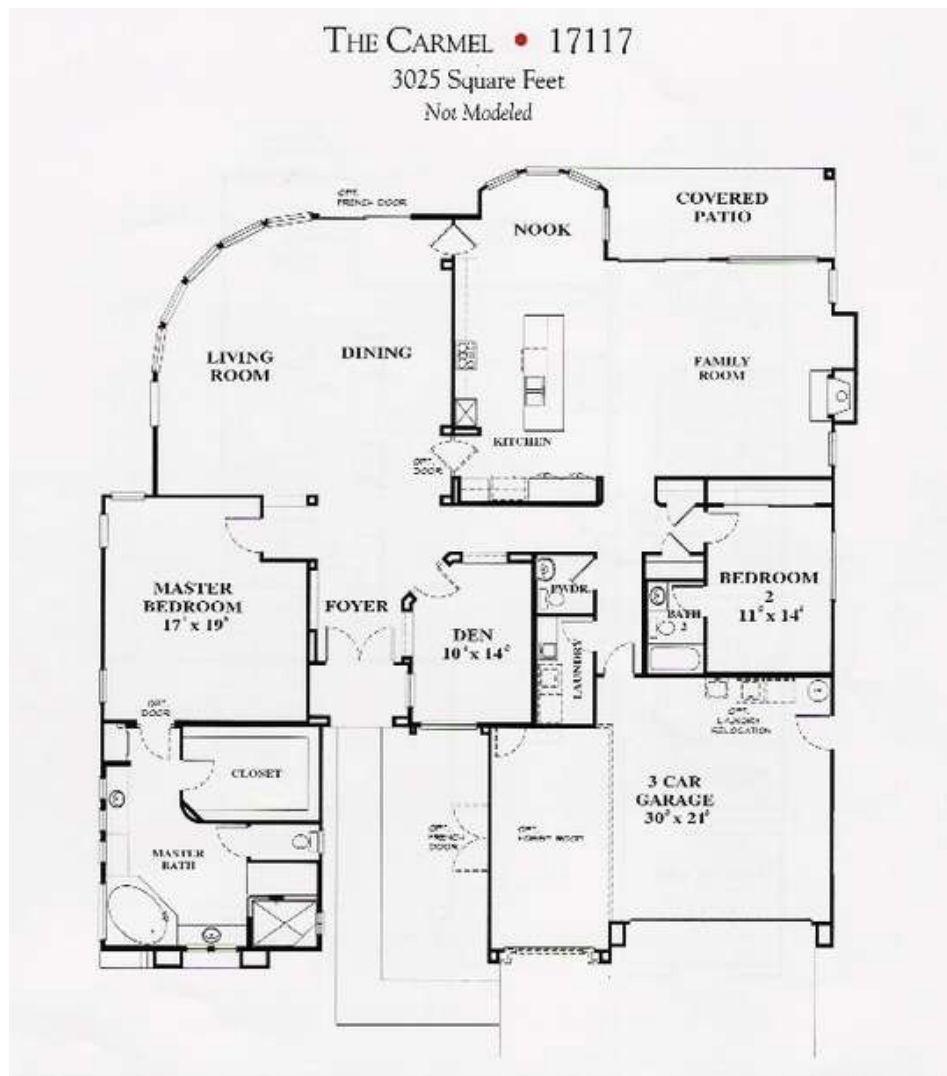

Sun City Lincoln Hills Floor Plans

Prepared by :

Steve and Jo Ann Gillis

<https://teamgillis.realtor>

Woodleaf – 901 Sq. Ft.

Mariposa – 1020 Sq. Ft.

Millpond – 1120 Sq. Ft.

Sequoia – 1130 Sq. Ft.

Lassen – 1575 Sq. Ft.

Trinity – 1656 Sq. Ft.

Echo Ridge – 1673 Sq. Ft.

Baldwin – 1697 Sq. Ft.

THE BALDWIN • 17103
1,697 Square Feet

Mendocino – 1715 Sq. Ft.

Santa Cruz – 1764 Sq. Ft.

Tahoe – 1767 Sq. Ft.

Shasta – 2245 Sq. Ft.

Napa – 2246 Sq. Ft.

Atherton – 2239 Sq. Ft.

THE ATHERTON • 17118
2,339 Square Feet

San Mateo – 2676 Sq. Ft.

Tiburon – 2503 Sq. Ft.

Marin – 2504 Sq. Ft.

Springcrest – 2608 Sq. Ft.

Sonoma – 2617 Sq. Ft.

Meadowgate – 2817 Sq. Ft.

Santa Barbara – 2883 Sq. Ft.

Carmel – 3025 Sq. Ft.

Santa Clara – 3068 Sq. Ft.

The Gillis Team

The Spouses Who
Sell Houses

Placer County 55+ Communities Specialists