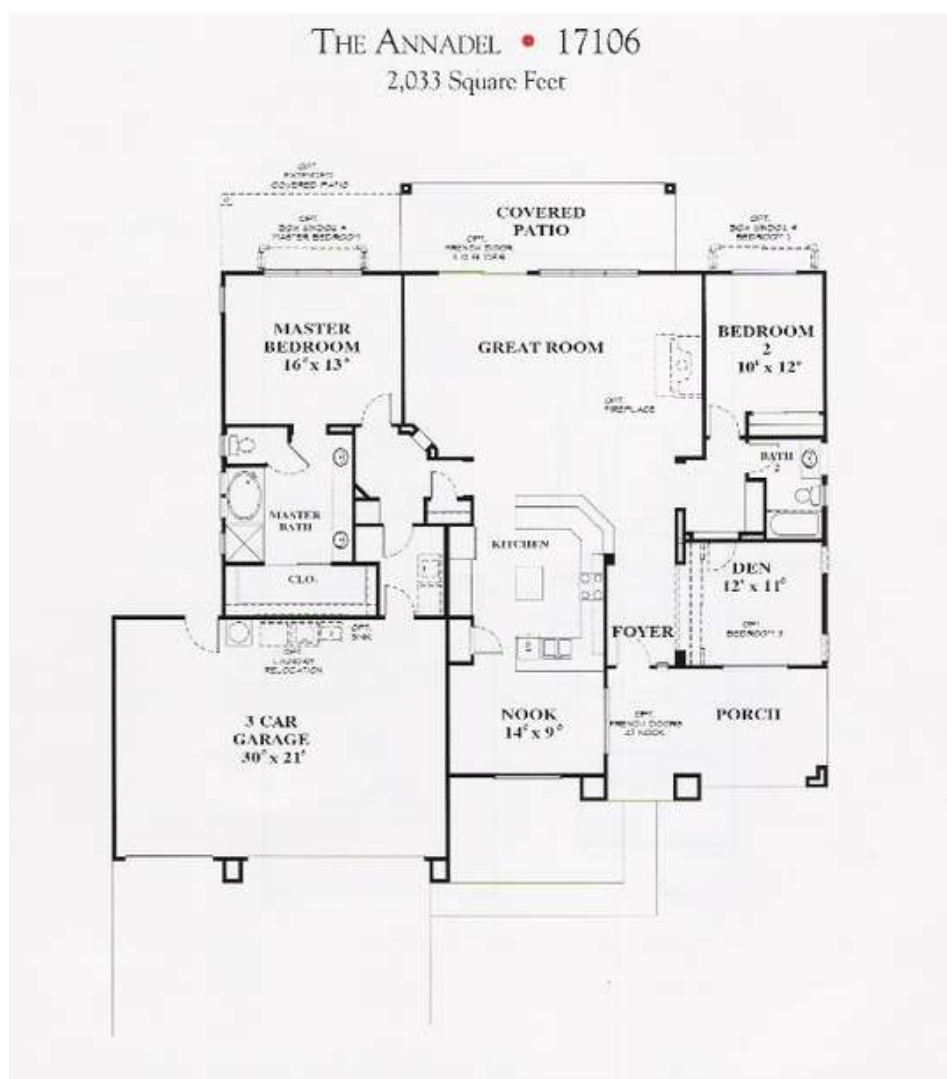

Calaveras – 1195 Sq. Ft.

Bridgegate – 1299 Sq. Ft.

THE BRIDGEGATE • 17163
1,299 Square Feet

Madera – 1349 Sq. Ft.

Almanor – 1450 Sq. Ft.

Pine Hill – 1496 Sq. Ft.

Alpine – 1531 Sq. Ft.

Quail Cove – 1551 Sq. Ft.

Lassen – 1575 Sq. Ft.

Trinity – 1656 Sq. Ft.

Echo Ridge – 1673 Sq. Ft.

Baldwin – 1697 Sq. Ft.

THE BALDWIN • 17103
1,697 Square Feet

Mendocino – 1715 Sq. Ft.

Santa Cruz – 1764 Sq. Ft.

Tahoe – 1767 Sq. Ft.

Tehama – 1715 Sq. Ft.

Plumas – 1837 Sq. Ft.

Orchard Crest – 1854 Sq. Ft.

Fremont – 1891 Sq. Ft.

El Dorado – 1935 Sq. Ft.

Annadel – 2033 Sq. Ft.

Ventura – 2110 Sq. Ft.

Sausalito – 2150 Sq. Ft.

Shasta – 2245 Sq. Ft.

Napa – 2246 Sq. Ft.

Atherton – 2239 Sq. Ft.

THE ATHERTON • 17118
2,339 Square Feet

San Mateo – 2676 Sq. Ft.

Tiburon – 2503 Sq. Ft.

Marin – 2504 Sq. Ft.

Springcrest – 2608 Sq. Ft.