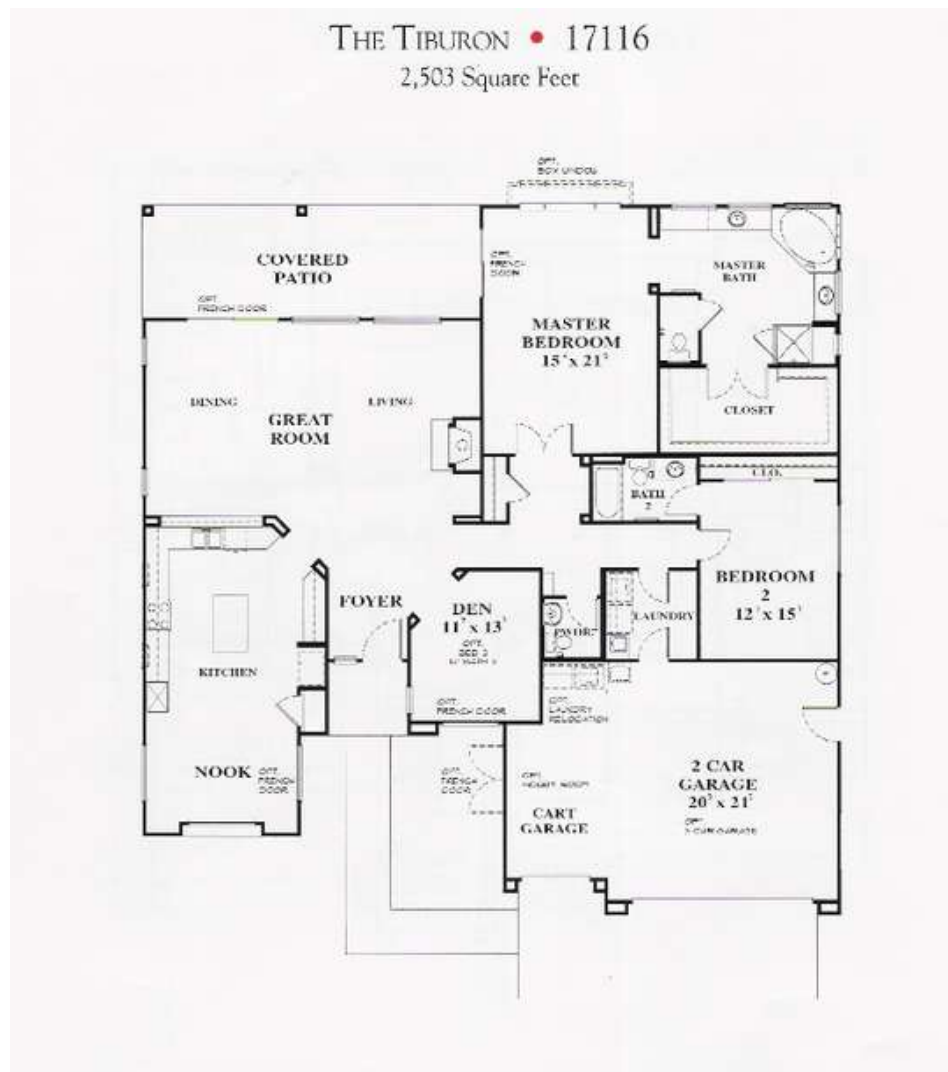

Calaveras – 1195 Sq. Ft.

Bridgegate – 1299 Sq. Ft.

THE BRIDGEGATE • 17163
1,299 Square Feet

Madera – 1349 Sq. Ft.

Almanor – 1450 Sq. Ft.

Pine Hill – 1496 Sq. Ft.

Alpine – 1531 Sq. Ft.

Quail Cove – 1551 Sq. Ft.

Lassen – 1575 Sq. Ft.

Trinity – 1656 Sq. Ft.

Echo Ridge – 1673 Sq. Ft.

Baldwin – 1697 Sq. Ft.

THE BALDWIN • 17103
1,697 Square Feet

Mendocino – 1715 Sq. Ft.

Santa Cruz – 1764 Sq. Ft.

Tahoe – 1767 Sq. Ft.

Shasta – 2245 Sq. Ft.

Napa – 2246 Sq. Ft.

Atherton – 2239 Sq. Ft.

THE ATHERTON • 17118
2,339 Square Feet

San Mateo – 2676 Sq. Ft.

Tiburon – 2503 Sq. Ft.

Marin – 2504 Sq. Ft.

Springcrest – 2608 Sq. Ft.

Sonoma – 2617 Sq. Ft.

Meadowgate – 2817 Sq. Ft.

Santa Barbara – 2883 Sq. Ft.

Carmel – 3025 Sq. Ft.

Santa Clara – 3068 Sq. Ft.

The Gillis Team

The Spouses Who
Sell Houses

Placer County 55+ Communities Specialists