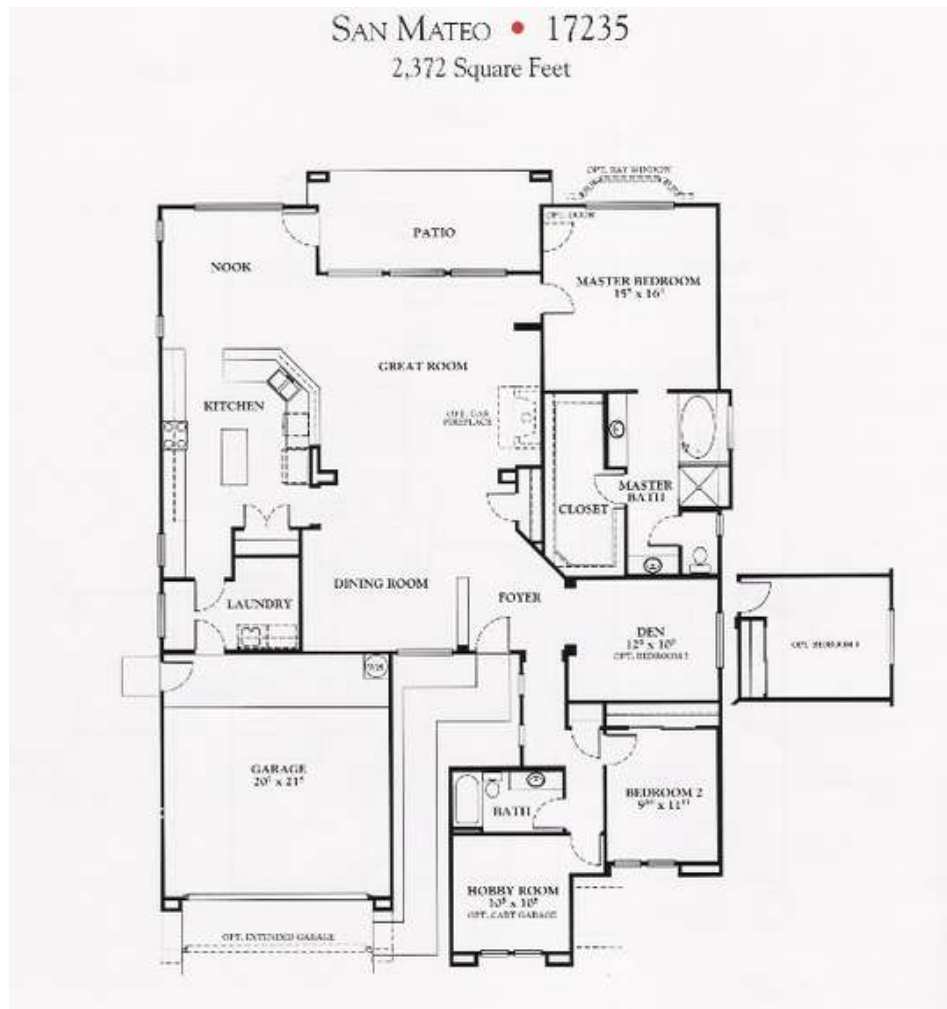

Sun City Lincoln Hills Floor Plans

Prepared by :

Steve and Jo Ann Gillis

<https://teamgillis.realtor>

Woodleaf – 901 Sq. Ft.

Mariposa – 1020 Sq. Ft.

Millpond – 1120 Sq. Ft.

Sequoia – 1130 Sq. Ft.

Lassen – 1575 Sq. Ft.

Trinity – 1656 Sq. Ft.

Echo Ridge – 1673 Sq. Ft.

Baldwin – 1697 Sq. Ft.

THE BALDWIN • 17103
1,697 Square Feet

Mendocino – 1715 Sq. Ft.

Santa Cruz – 1764 Sq. Ft.

Tahoe – 1767 Sq. Ft.

Shasta – 2245 Sq. Ft.

Napa – 2246 Sq. Ft.

Atherton – 2239 Sq. Ft.

THE ATHERTON • 17118
2,339 Square Feet

San Mateo – 2676 Sq. Ft.

Tiburon – 2503 Sq. Ft.

Marin – 2504 Sq. Ft.

Springcrest – 2608 Sq. Ft.

Sonoma – 2617 Sq. Ft.

Meadowgate – 2817 Sq. Ft.

Santa Barbara – 2883 Sq. Ft.

Carmel – 3025 Sq. Ft.

Santa Clara – 3068 Sq. Ft.

The Gillis Team

The Spouses Who
Sell Houses

Placer County 55+ Communities Specialists