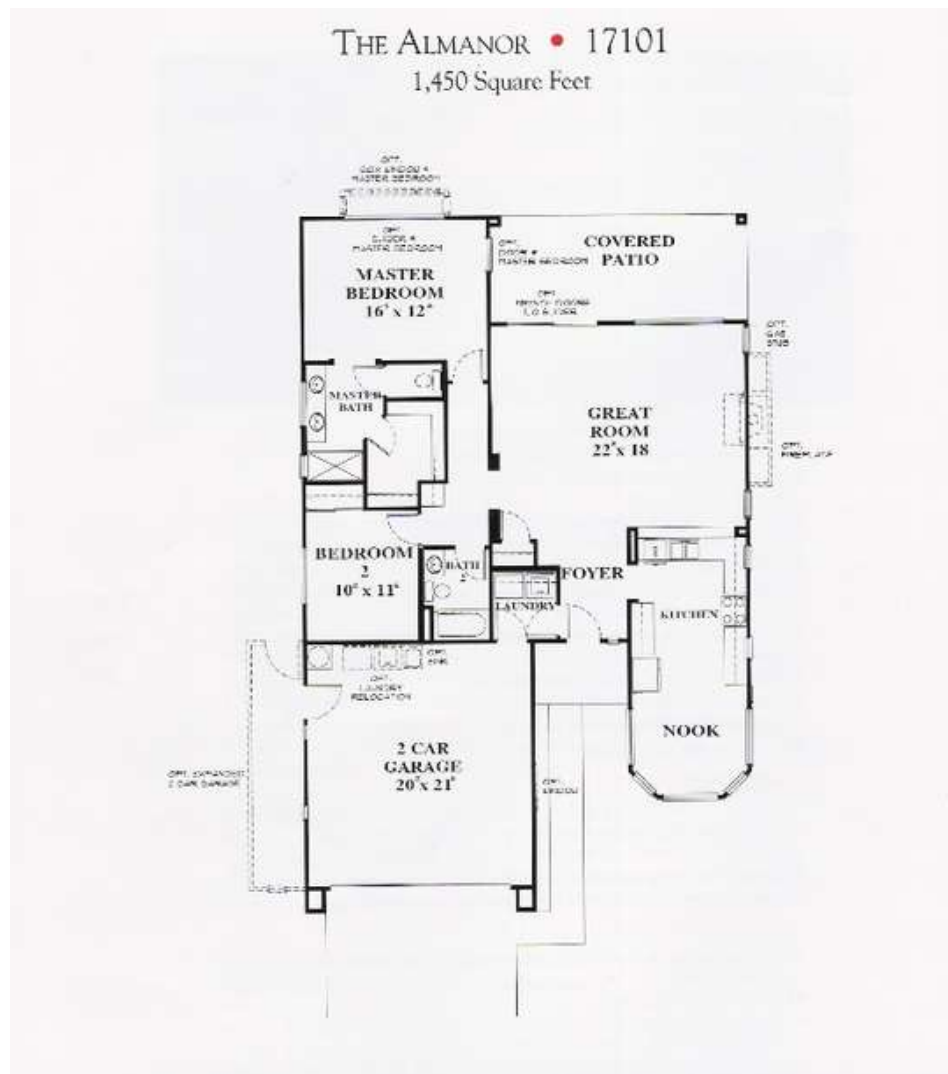

Sun City Lincoln Hills Floor Plans

Prepared by :

Steve and Jo Ann Gillis

<https://teamgillis.realtor>

Woodleaf – 901 Sq. Ft.

Mariposa – 1020 Sq. Ft.

Millpond – 1120 Sq. Ft.

Sequoia – 1130 Sq. Ft.

Calaveras – 1195 Sq. Ft.

Bridgegate – 1299 Sq. Ft.

THE BRIDGEGATE • 17163
1,299 Square Feet

Madera – 1349 Sq. Ft.

Almanor – 1450 Sq. Ft.

Pine Hill – 1496 Sq. Ft.

Alpine – 1531 Sq. Ft.

Quail Cove – 1551 Sq. Ft.

Lassen – 1575 Sq. Ft.

Trinity – 1656 Sq. Ft.

Echo Ridge – 1673 Sq. Ft.

Baldwin – 1697 Sq. Ft.

THE BALDWIN • 17103
1,697 Square Feet

Mendocino – 1715 Sq. Ft.

Santa Cruz – 1764 Sq. Ft.

Tahoe – 1767 Sq. Ft.

Tehama – 1715 Sq. Ft.

Plumas – 1837 Sq. Ft.

Orchard Crest – 1854 Sq. Ft.

Fremont – 1891 Sq. Ft.

El Dorado – 1935 Sq. Ft.

Annadel – 2033 Sq. Ft.

Ventura – 2110 Sq. Ft.

Sausalito – 2150 Sq. Ft.