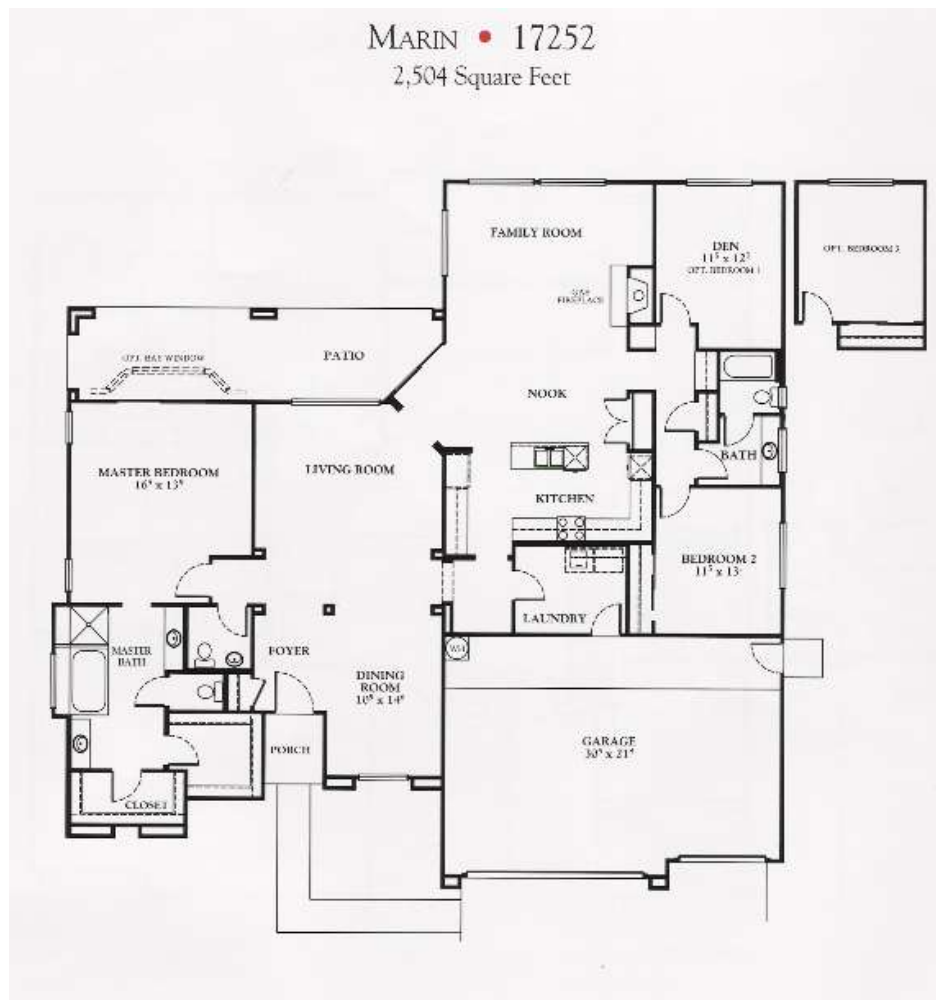

Calaveras – 1195 Sq. Ft.

Bridgegate – 1299 Sq. Ft.

THE BRIDGEGATE • 17163
1,299 Square Feet

Madera – 1349 Sq. Ft.

Almanor – 1450 Sq. Ft.

Pine Hill – 1496 Sq. Ft.

Alpine – 1531 Sq. Ft.

Quail Cove – 1551 Sq. Ft.

Lassen – 1575 Sq. Ft.

Trinity – 1656 Sq. Ft.

Echo Ridge – 1673 Sq. Ft.

Baldwin – 1697 Sq. Ft.

THE BALDWIN • 17103
1,697 Square Feet

Mendocino – 1715 Sq. Ft.

Santa Cruz – 1764 Sq. Ft.

Tahoe – 1767 Sq. Ft.

Shasta – 2245 Sq. Ft.

Napa – 2246 Sq. Ft.

Atherton – 2239 Sq. Ft.

THE ATHERTON • 17118
2,339 Square Feet

San Mateo – 2676 Sq. Ft.

Tiburon – 2503 Sq. Ft.

Marin – 2504 Sq. Ft.

Springcrest – 2608 Sq. Ft.

Sonoma – 2617 Sq. Ft.

Meadowgate – 2817 Sq. Ft.

Santa Barbara – 2883 Sq. Ft.

Carmel – 3025 Sq. Ft.

Santa Clara – 3068 Sq. Ft.

The Gillis Team

The Spouses Who
Sell Houses

Placer County 55+ Communities Specialists