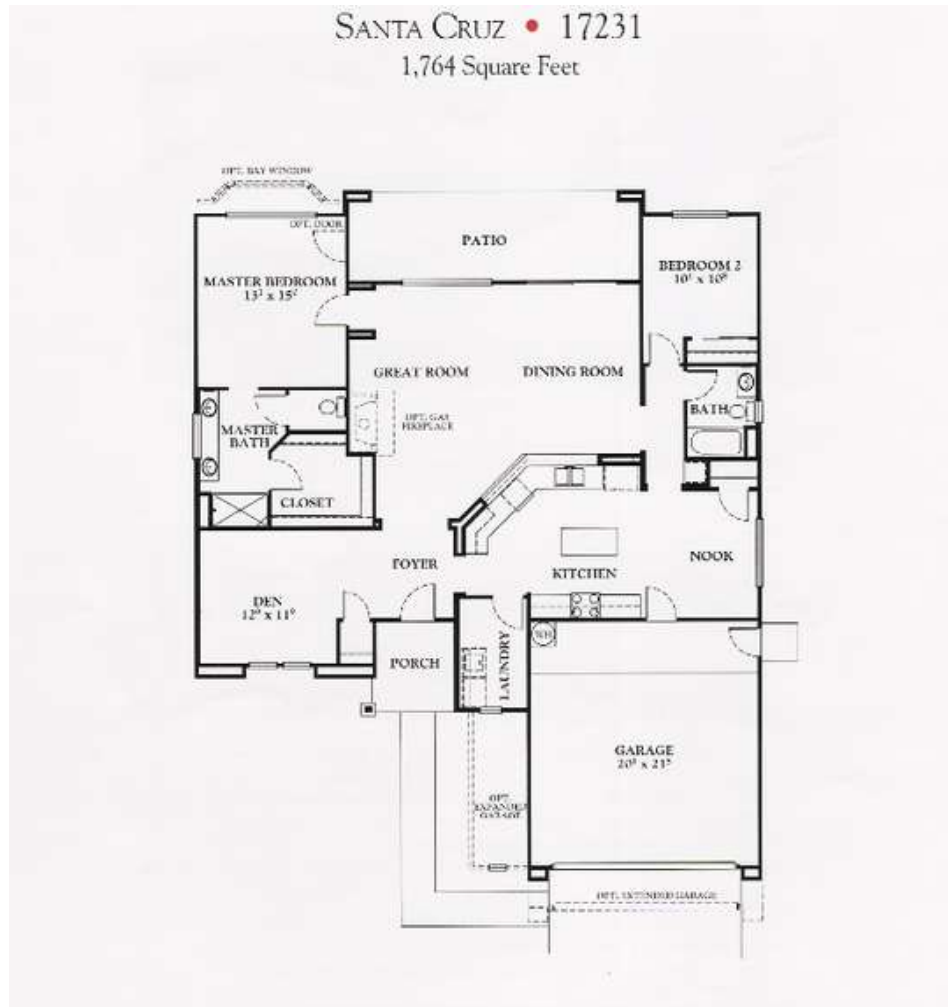

Sun City Lincoln Hills Floor Plans

Prepared by :

Steve and Jo Ann Gillis

<https://teamgillis.realtor>

Woodleaf – 901 Sq. Ft.

Mariposa – 1020 Sq. Ft.

Millpond – 1120 Sq. Ft.

Sequoia – 1130 Sq. Ft.

Calaveras – 1195 Sq. Ft.

Bridgegate – 1299 Sq. Ft.

THE BRIDGEGATE • 17163
1,299 Square Feet

Madera – 1349 Sq. Ft.

Almanor – 1450 Sq. Ft.

Pine Hill – 1496 Sq. Ft.

Alpine – 1531 Sq. Ft.

Quail Cove – 1551 Sq. Ft.

Lassen – 1575 Sq. Ft.

Trinity – 1656 Sq. Ft.

Echo Ridge – 1673 Sq. Ft.

Baldwin – 1697 Sq. Ft.

THE BALDWIN • 17103
1,697 Square Feet

Mendocino – 1715 Sq. Ft.

Santa Cruz – 1764 Sq. Ft.

Tahoe – 1767 Sq. Ft.

Tehama – 1715 Sq. Ft.

Plumas – 1837 Sq. Ft.

Orchard Crest – 1854 Sq. Ft.

Fremont – 1891 Sq. Ft.

El Dorado – 1935 Sq. Ft.

Annadel – 2033 Sq. Ft.

Ventura – 2110 Sq. Ft.

Sausalito – 2150 Sq. Ft.