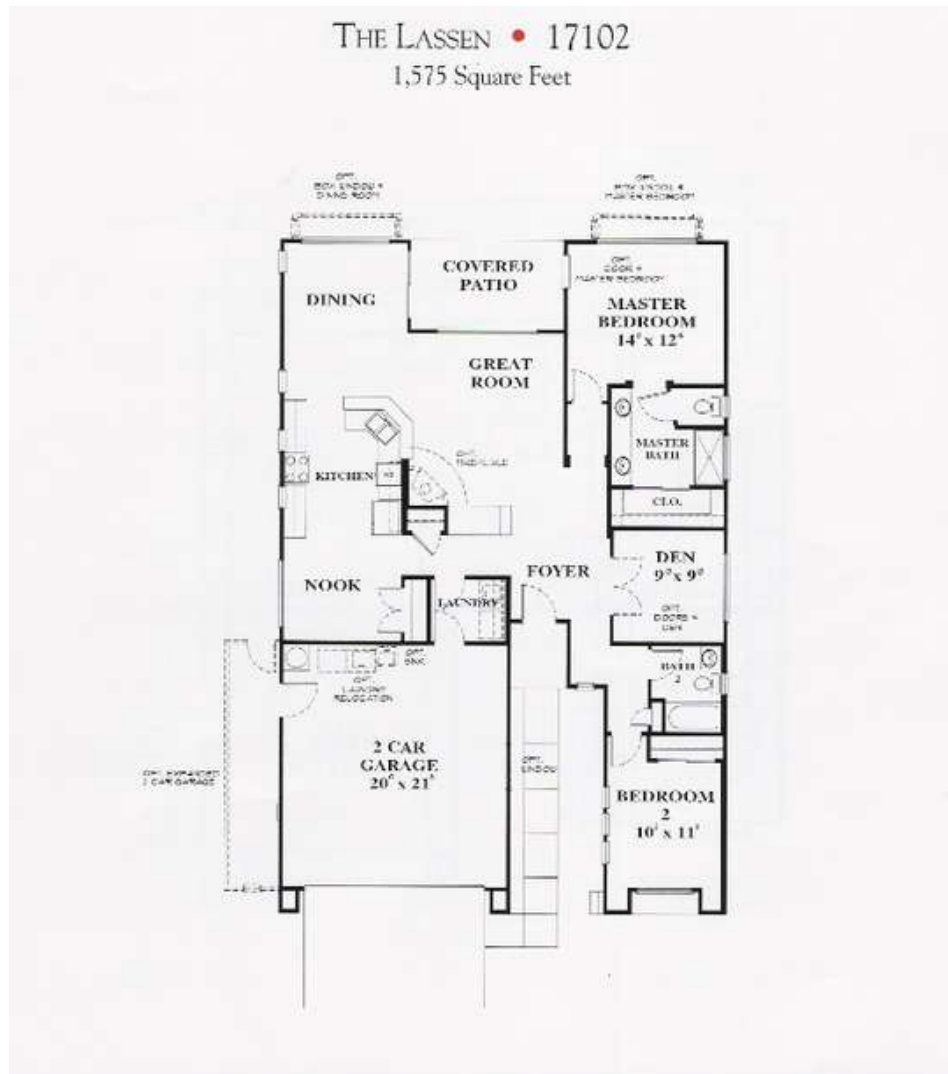

Sun City Lincoln Hills Floor Plans

Prepared by :

Steve and Jo Ann Gillis

<https://teamgillis.realtor>

Woodleaf – 901 Sq. Ft.

Mariposa – 1020 Sq. Ft.

Millpond – 1120 Sq. Ft.

Sequoia – 1130 Sq. Ft.

Calaveras – 1195 Sq. Ft.

Bridgegate – 1299 Sq. Ft.

THE BRIDGEGATE • 17163
1,299 Square Feet

Madera – 1349 Sq. Ft.

Almanor – 1450 Sq. Ft.

Pine Hill – 1496 Sq. Ft.

Alpine – 1531 Sq. Ft.

Quail Cove – 1551 Sq. Ft.

Lassen – 1575 Sq. Ft.

Trinity – 1656 Sq. Ft.

Echo Ridge – 1673 Sq. Ft.

Baldwin – 1697 Sq. Ft.

THE BALDWIN • 17103
1,697 Square Feet

Mendocino – 1715 Sq. Ft.

Santa Cruz – 1764 Sq. Ft.

Tahoe – 1767 Sq. Ft.