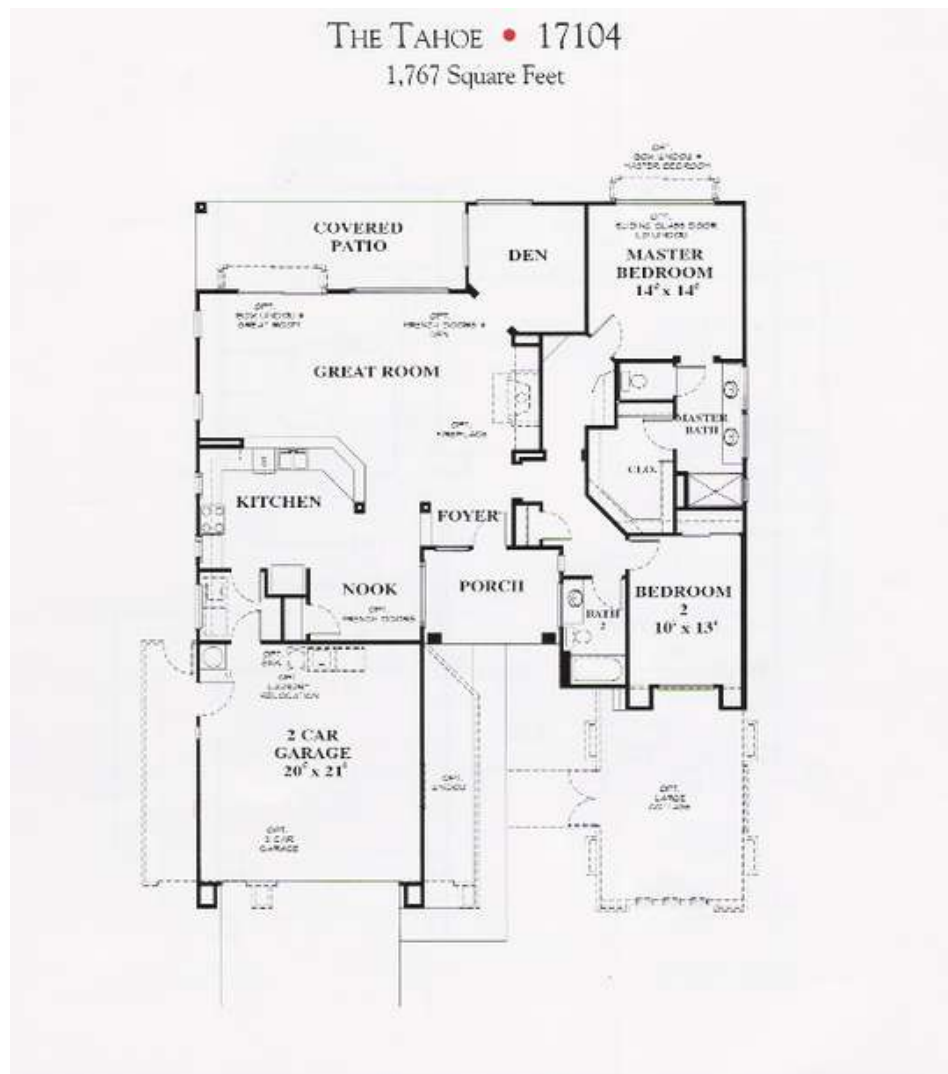

Sun City Lincoln Hills Floor Plans

Prepared by :

Steve and Jo Ann Gillis

<https://teamgillis.realtor>

Woodleaf – 901 Sq. Ft.

Mariposa – 1020 Sq. Ft.

Millpond – 1120 Sq. Ft.

Sequoia – 1130 Sq. Ft.

Calaveras – 1195 Sq. Ft.

Bridgegate – 1299 Sq. Ft.

THE BRIDGEGATE • 17163
1,299 Square Feet

Madera – 1349 Sq. Ft.

Almanor – 1450 Sq. Ft.

Pine Hill – 1496 Sq. Ft.

Alpine – 1531 Sq. Ft.

Quail Cove – 1551 Sq. Ft.

Lassen – 1575 Sq. Ft.

Trinity – 1656 Sq. Ft.

Echo Ridge – 1673 Sq. Ft.

Baldwin – 1697 Sq. Ft.

THE BALDWIN • 17103
1,697 Square Feet

Mendocino – 1715 Sq. Ft.

Santa Cruz – 1764 Sq. Ft.

Tahoe – 1767 Sq. Ft.

Tehama – 1715 Sq. Ft.

Plumas – 1837 Sq. Ft.

Orchard Crest – 1854 Sq. Ft.

Fremont – 1891 Sq. Ft.

El Dorado – 1935 Sq. Ft.

Annadel – 2033 Sq. Ft.

Ventura – 2110 Sq. Ft.

Sausalito – 2150 Sq. Ft.