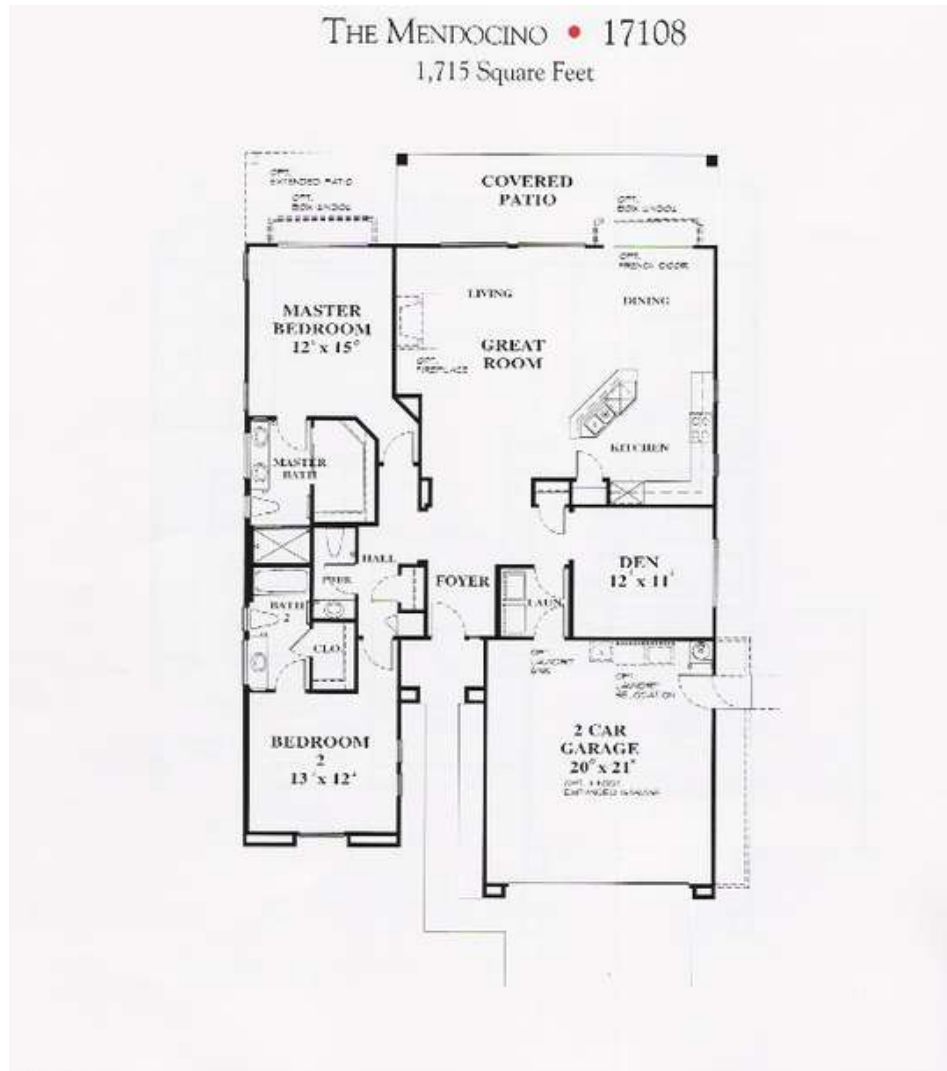

Sun City Lincoln Hills Floor Plans

Prepared by :

Steve and Jo Ann Gillis

<https://teamgillis.realtor>

Woodleaf – 901 Sq. Ft.

Mariposa – 1020 Sq. Ft.

Millpond – 1120 Sq. Ft.

Sequoia – 1130 Sq. Ft.

Calaveras – 1195 Sq. Ft.

Bridgegate – 1299 Sq. Ft.

THE BRIDGEGATE • 17163
1,299 Square Feet

Madera – 1349 Sq. Ft.

Almanor – 1450 Sq. Ft.

Pine Hill – 1496 Sq. Ft.

Alpine – 1531 Sq. Ft.

Quail Cove – 1551 Sq. Ft.

Lassen – 1575 Sq. Ft.

Trinity – 1656 Sq. Ft.

Echo Ridge – 1673 Sq. Ft.

Baldwin – 1697 Sq. Ft.

THE BALDWIN • 17103
1,697 Square Feet

Mendocino – 1715 Sq. Ft.

Santa Cruz – 1764 Sq. Ft.

Tahoe – 1767 Sq. Ft.

Tehama – 1715 Sq. Ft.

Plumas – 1837 Sq. Ft.

Orchard Crest – 1854 Sq. Ft.

Fremont – 1891 Sq. Ft.

El Dorado – 1935 Sq. Ft.

Annadel – 2033 Sq. Ft.

Ventura – 2110 Sq. Ft.

Sausalito – 2150 Sq. Ft.