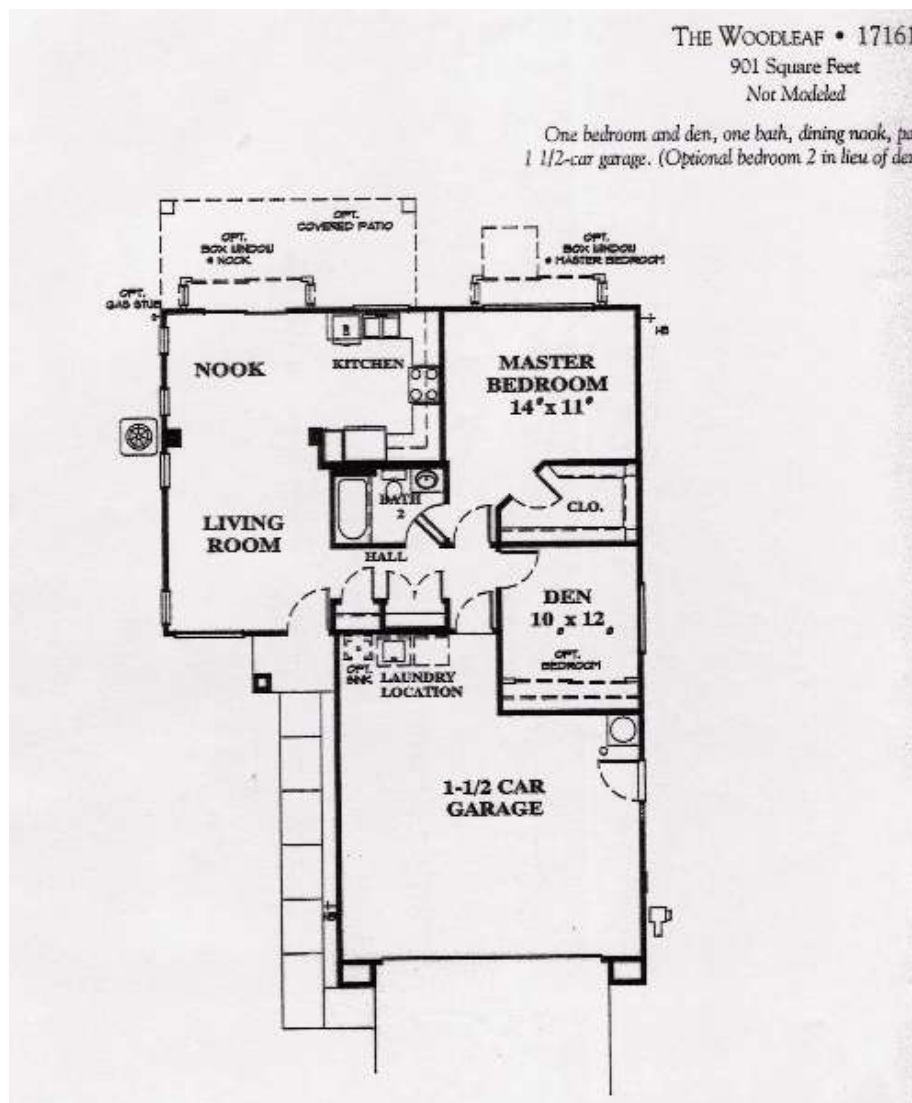

Sun City Lincoln Hills Floor Plans

Prepared by :

Steve and Jo Ann Gillis

<https://teamgillis.realtor>

Woodleaf – 901 Sq. Ft.

Mariposa – 1020 Sq. Ft.

Millpond – 1120 Sq. Ft.

Sequoia – 1130 Sq. Ft.

Calaveras – 1195 Sq. Ft.

Bridgegate – 1299 Sq. Ft.

THE BRIDGEGATE • 17163
1,299 Square Feet

Madera – 1349 Sq. Ft.

Almanor – 1450 Sq. Ft.

Pine Hill – 1496 Sq. Ft.

Alpine – 1531 Sq. Ft.

Quail Cove – 1551 Sq. Ft.

Lassen – 1575 Sq. Ft.

Trinity – 1656 Sq. Ft.

Echo Ridge – 1673 Sq. Ft.

Baldwin – 1697 Sq. Ft.

THE BALDWIN • 17103
1,697 Square Feet

Mendocino – 1715 Sq. Ft.

Santa Cruz – 1764 Sq. Ft.

Tahoe – 1767 Sq. Ft.