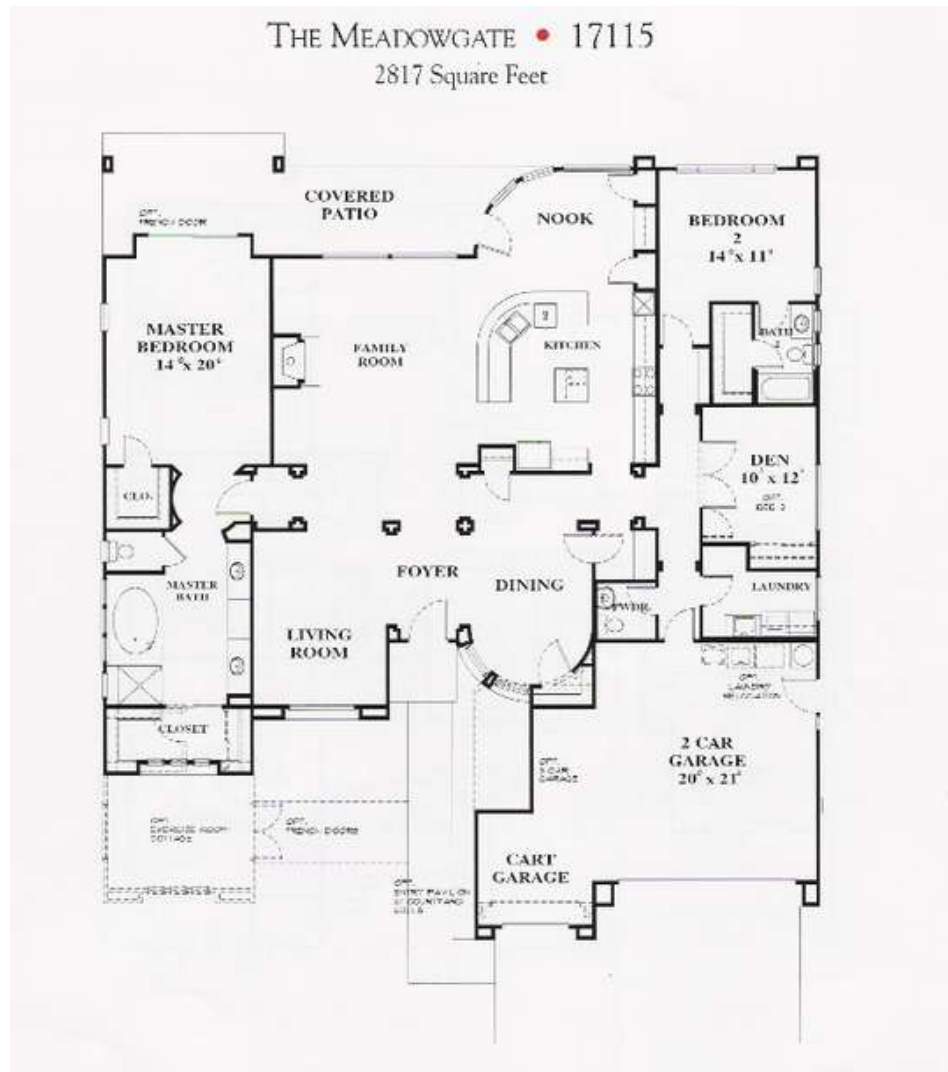

Lassen – 1575 Sq. Ft.

Trinity – 1656 Sq. Ft.

Echo Ridge – 1673 Sq. Ft.

Baldwin – 1697 Sq. Ft.

THE BALDWIN • 17103
1,697 Square Feet

Mendocino – 1715 Sq. Ft.

Santa Cruz – 1764 Sq. Ft.

Tahoe – 1767 Sq. Ft.

Shasta – 2245 Sq. Ft.

Napa – 2246 Sq. Ft.

Atherton – 2239 Sq. Ft.

THE ATHERTON • 17118
2,339 Square Feet

San Mateo – 2676 Sq. Ft.

Tiburon – 2503 Sq. Ft.

Marin – 2504 Sq. Ft.

Springcrest – 2608 Sq. Ft.

Sonoma – 2617 Sq. Ft.

Meadowgate – 2817 Sq. Ft.

Santa Barbara – 2883 Sq. Ft.

Carmel – 3025 Sq. Ft.

Santa Clara – 3068 Sq. Ft.

The Gillis Team

The Spouses Who
Sell Houses

Placer County 55+ Communities Specialists